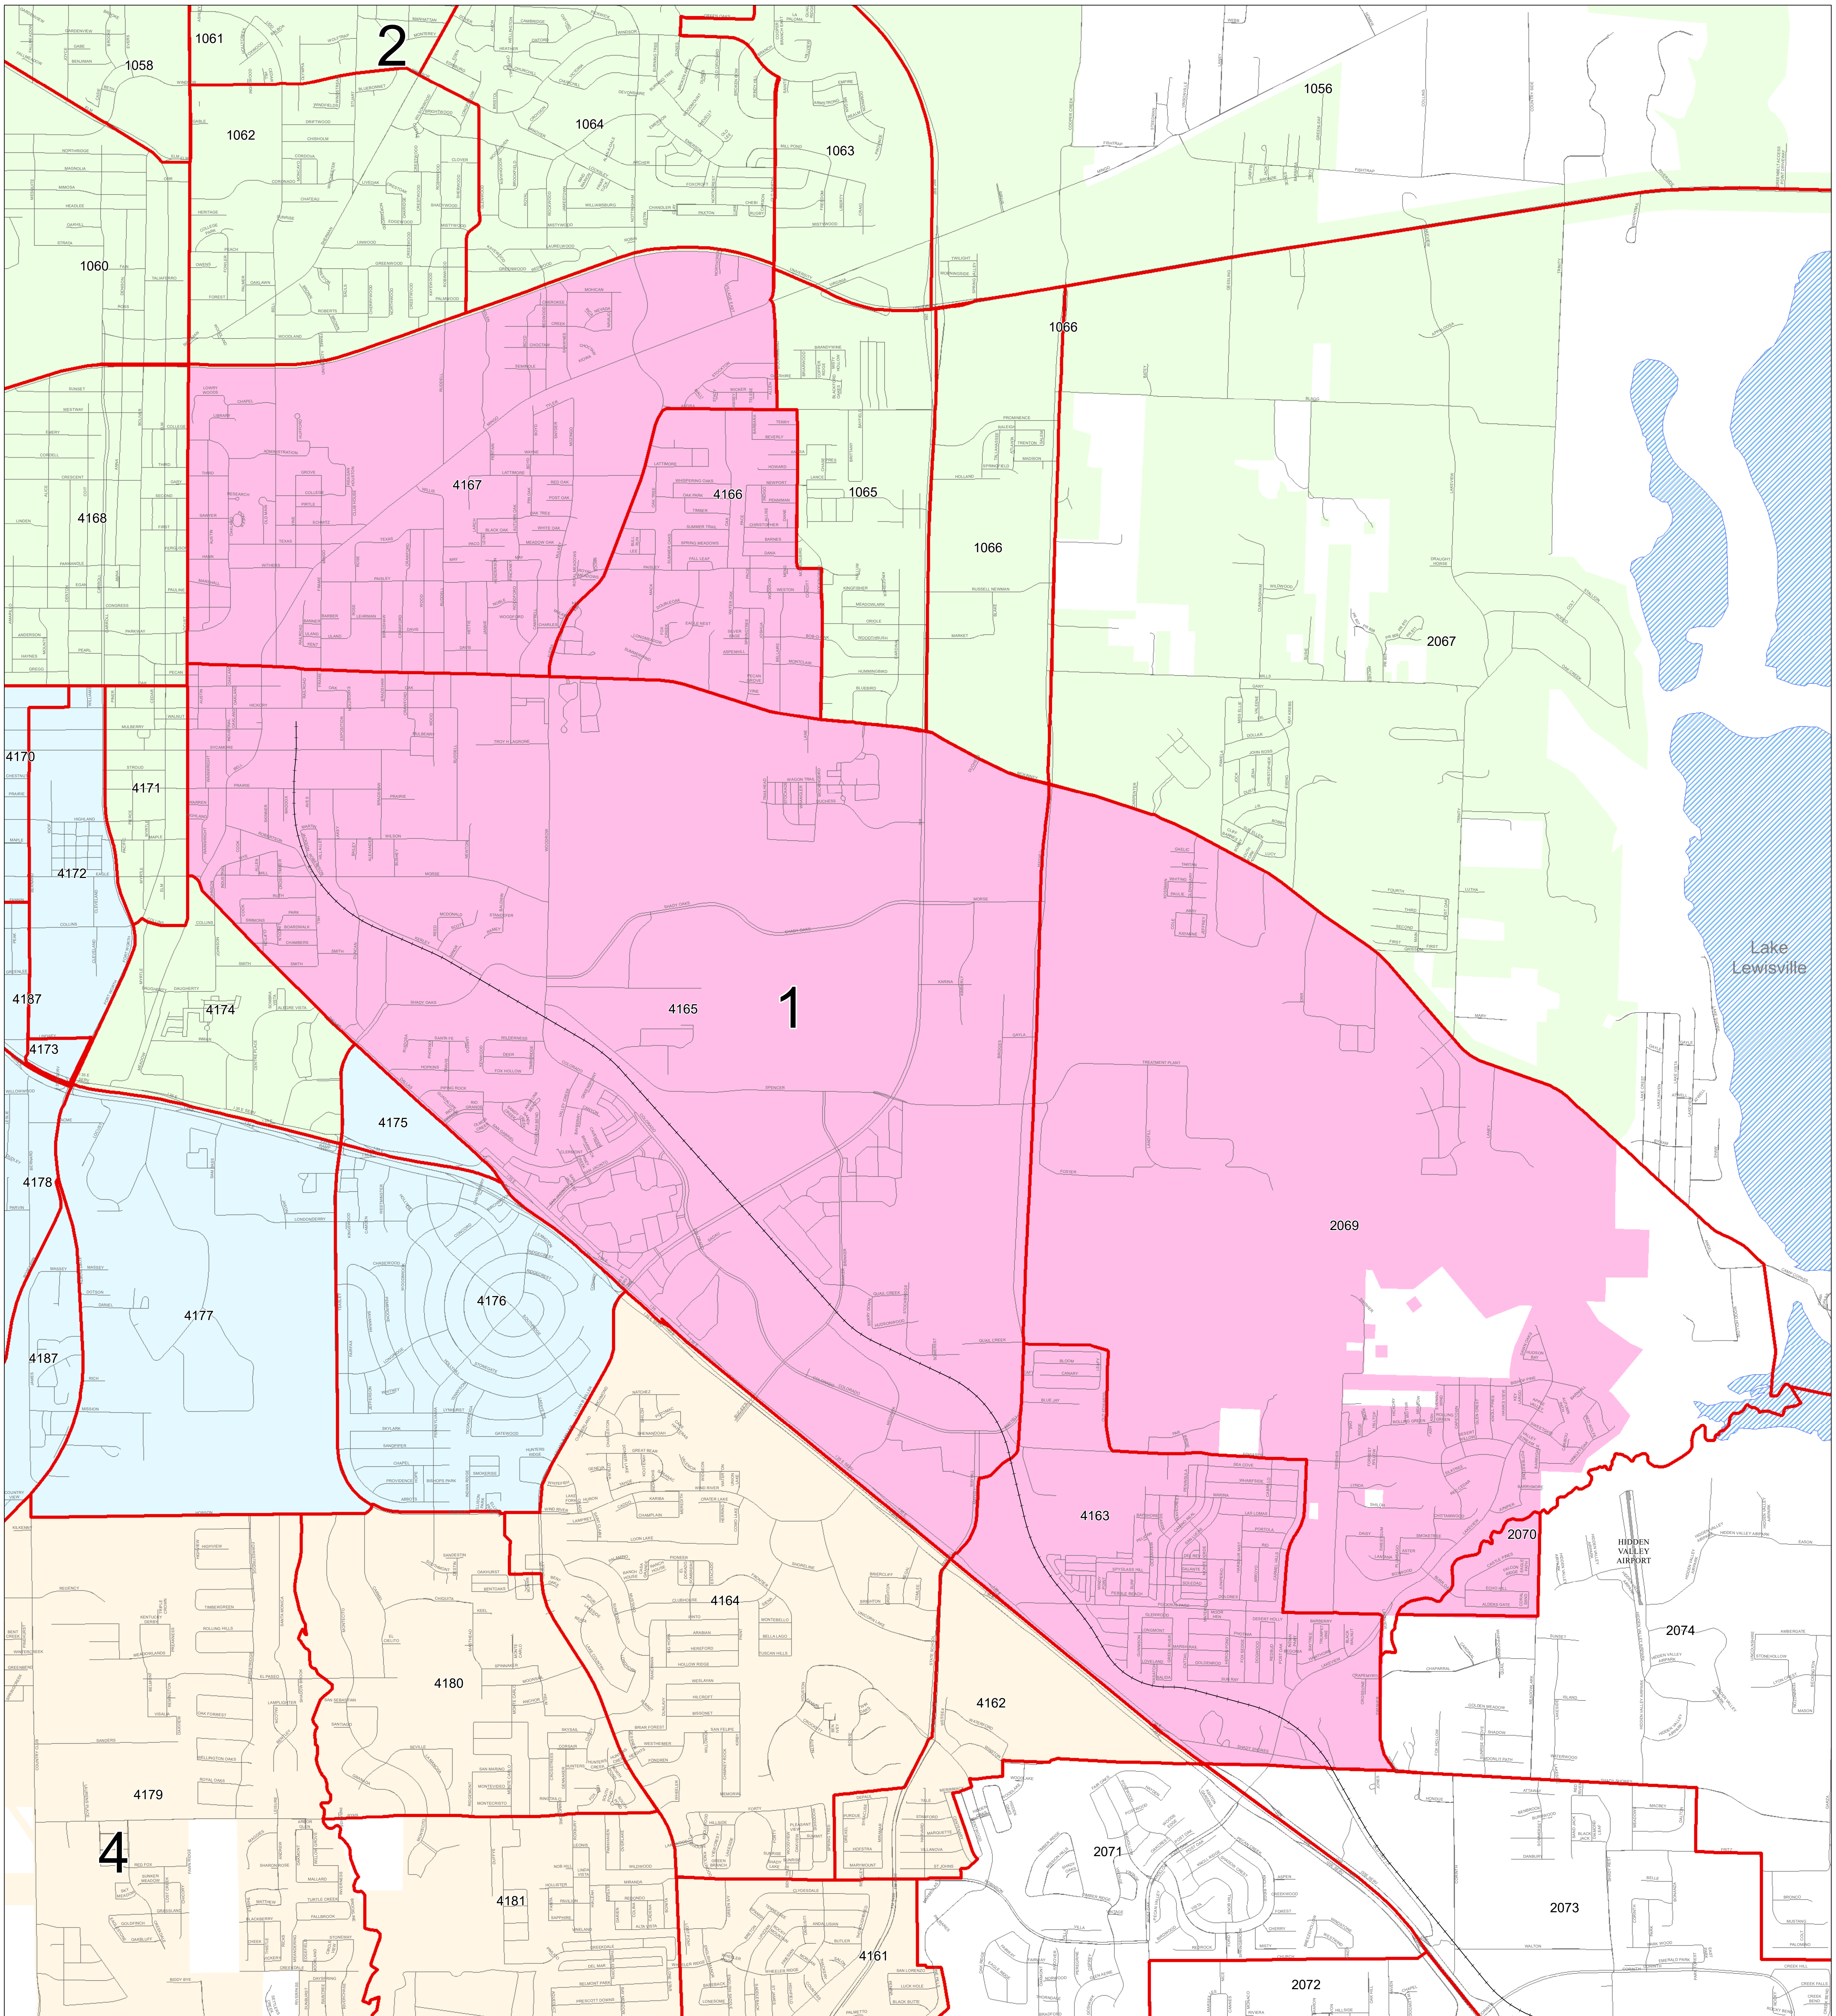

CITY OF DENTON

District 1 - January 2022

Legend

- DCTA Route
- Voter Precincts
- District 1
- District 2
- District 3
- District 4
- Lakes

The City of Denton has prepared maps for departmental use. These are not official maps of the City of Denton and should not be used for legal, engineering or surveying purposes but rather for reference purposes. These maps are the property of the City of Denton and have been made available to the public based on the Public Information Act. The City of Denton makes every effort to produce and publish the most current and accurate information possible. No warranties, expressed or implied, are provided for the data herein, its use, or its interpretation. Utilization of this map indicates understanding and acceptance of this statement.